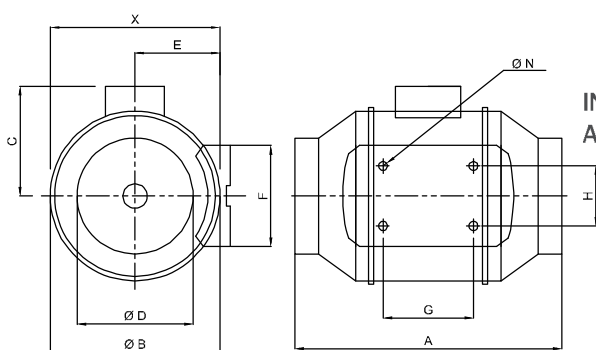

MATERIAL

: Range of in-line mix flow duct fans are made of polypropylene plastic, one-time disposable molded, with high anti-acid function (from BMFX 100 to BMFX 200 models) or with metal casing steel finished with electrostatic powder paint (from BMFX 250 to BMFX 315 models).

: IP44 Protection Class

: Practical examples of installation of the BMFX mix flow fans range. The BMFX fans provide a large number of solutions for small and large ventilations. Residential-Kitchen, Domestic-Range Hood Exhaust, Commercial-Office, Industrial-Republic Restroom, School-Dining Hall, Industrial-Locker Room Health-Waiting Room, Meeting Room, Catering, Gym, Bathroom, Study Room.

INSULATION CLASS APPLICATION AREAS

TYPE	X	A	B	C	D	E	F	G	H	N
BMFX 100	188	303	176	115	97	100	90	80	60	5,5
BMFX 125	188	258	176	115	123	100	90	80	60	5,5
BMFX 150	212	320	200	127	147	112	130	80	60	5,5
BMFX 200	232,5	302	217	141	197	124	140	100	94	5,5
BMFX 250	291	386	272	192	248	155	168	145	140	7X4
BMFX 315	356	450	336	224	312	188	210	182	178	7X4

Dimensions are in (mm)