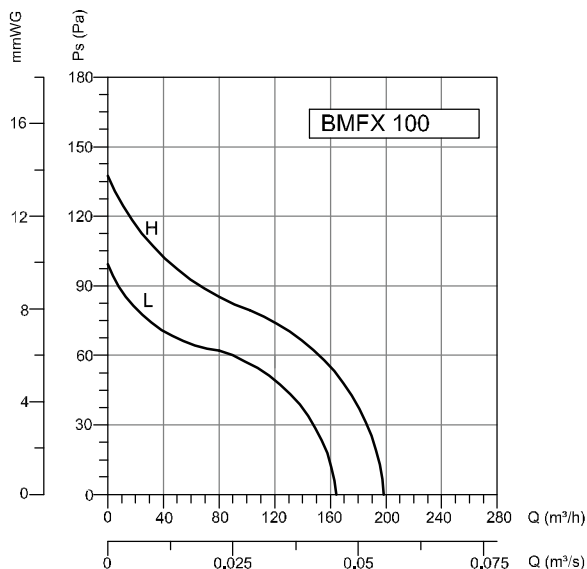

DUCT FANS

BMFX

IN LINE DUCT FANS Mixed Flow

The low profile of the range makes them the most effective solution for installations where space is restricted. Mixed flow duct fans are able to supply high air volume with low sound levels. The unique design of the support bracket allows the central cartridge, holding the motor and impeller assembly, to be fitted or removed without dismantling the ductwork.

Technical Drawings

MATERIAL

: Range of in-line mix flow duct fans are made of polypropylene plastic, one-time disposable molded, with high anti-acid function (from BMFX 100 to BMFX 200 models) or with metal casing steel finished with electrostatic powder paint (from BMFX 250 to BMFX 315 models).

: IP44 Protection Class

: Practical examples of installation of the BMFX mix flow fans range. The BMFX fans provide a large number of solutions for small and large ventilations. Residential-Kitchen, Domestic-Range Hood Exhaust, Commercial-Office, Industrial-Republic Restroom, School-Dining Hall, Industrial-Locker Room Health-Waiting Room, Meeting Room, Catering, Gym, Bathroom, Study Room.

INSULATION CLASS APPLICATION AREAS

TYPE	X	A	B	C	D	E	F	G	H	N
BMFX 100	188	303	176	115	97	100	90	80	60	5,5
BMFX 125	188	258	176	115	123	100	90	80	60	5,5
BMFX 150	212	320	200	127	147	112	130	80	60	5,5
BMFX 200	232,5	302	217	141	197	124	140	100	94	5,5
BMFX 250	291	386	272	192	248	155	168	145	140	7X4
BMFX 315	356	450	336	224	312	188	210	182	178	7X4

Dimensions are in (mm)